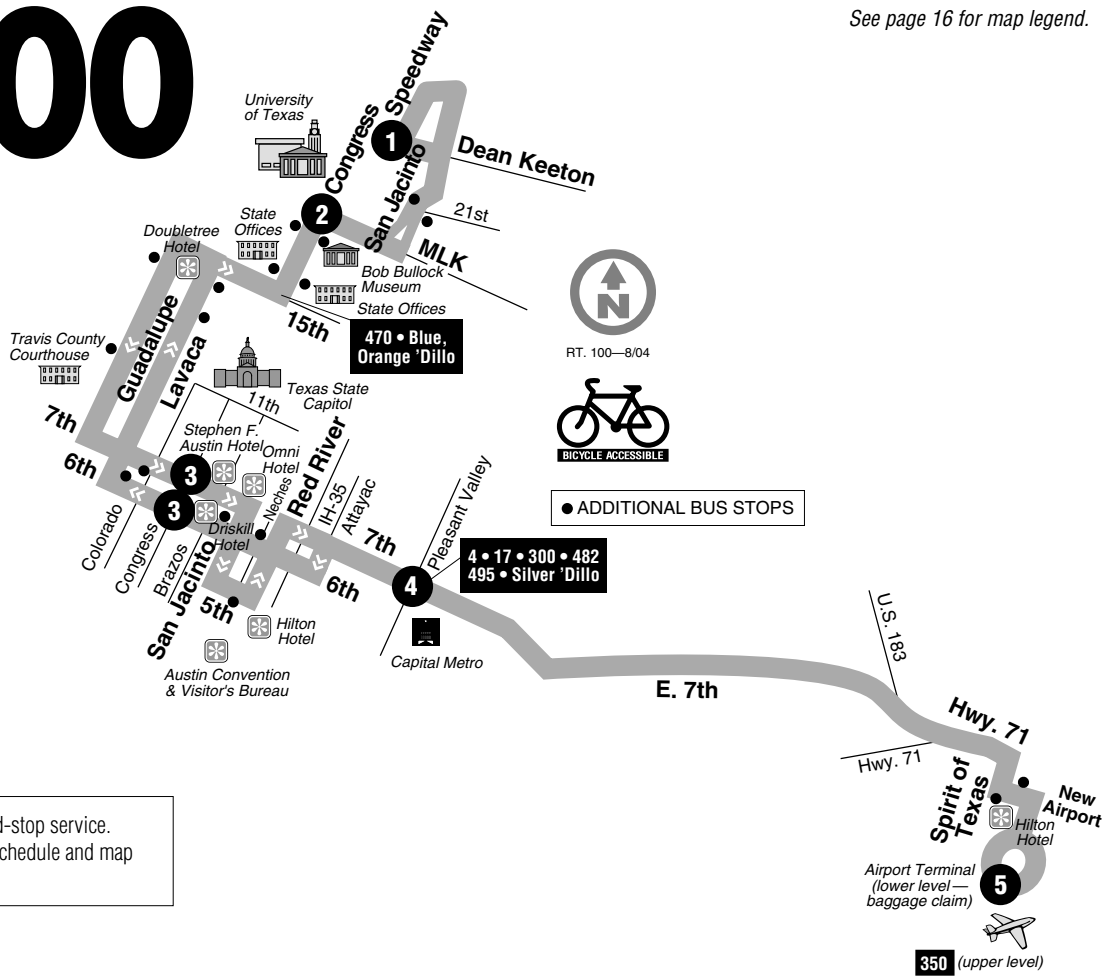

ROUTE 100

ROUTE
Airport Flyer

Note: The 100 is a limited-stop service. Only bus stops listed on schedule and map are served.

Outbound—To Airport

Inbound—To Downtown/UT Campus

100 WEEKDAYS / OUTBOUND						100 WEEKDAYS / INBOUND					
1	2	3	4	5	To Route/Garage	5	4	3	2	1	To Route/Garage
DEAN KEETON AT SPEEDWAY	CONGRESS AT 18TH	7TH AT CONGRESS	E. 7TH AT PLEASANT VALLEY	AIRPORT LOWER LEVEL		AIRPORT LOWER LEVEL	E. 7TH AT PLEASANT VALLEY	6TH AT CONGRESS	CONGRESS AT 18TH	DEAN KEETON AT SPEEDWAY	
—	4:52	5:00	5:08	5:18		5:20	5:31	5:39	5:46	5:51	
—	5:32	5:40	5:48	5:58		6:00	6:11	6:19	6:26	6:31	
6:04	6:10	6:18	6:28	6:38		6:40	6:51	6:59	7:07	7:13	
6:44	6:50	6:58	7:08	7:18		7:20	7:31	7:39	7:47	7:53	
7:24	7:30	7:38	7:48	7:58		8:00	8:11	8:19	8:27	8:33	
8:04	8:10	8:18	8:28	8:38		8:40	8:51	8:59	9:07	9:13	
8:45	8:51	8:58	9:08	9:18		9:20	9:31	9:38	9:45	9:51	
9:25	9:31	9:38	9:48	9:58		10:00	10:11	10:18	10:25	10:31	
10:05	10:11	10:18	10:28	10:38		10:40	10:51	10:58	11:05	11:11	
10:45	10:51	10:58	11:08	11:18		11:20	11:31	11:38	11:45	11:51	
11:25	11:31	11:38	11:48	11:58		12:00	12:11	12:18	12:25	12:31	
12:05	12:11	12:18	12:28	12:38		12:40	12:51	12:58	1:05	1:11	
12:45	12:51	12:58	1:08	1:18		1:20	1:31	1:38	1:45	1:51	
1:25	1:31	1:38	1:48	1:58		2:00	2:12	2:20	2:28	2:35	
2:03	2:09	2:17	2:27	2:38		2:40	2:52	3:00	3:08	3:15	
2:43	2:49	2:57	3:07	3:18		3:20	3:32	3:40	3:48	3:55	
3:23	3:29	3:37	3:47	3:58		4:00	4:12	4:20	4:28	4:35	
4:03	4:09	4:17	4:27	4:38		4:40	4:52	5:00	5:08	5:15	
4:43	4:49	4:57	5:07	5:18		5:20	5:32	5:40	5:48	5:55	
5:23	5:29	5:37	5:47	5:58		6:00	6:12	6:20	6:28	6:35	
6:03	6:09	6:17	6:27	6:38		6:40	6:52	7:00	7:08	7:15	
6:46	6:52	6:59	7:08	7:18		7:20	7:30	7:37	7:44	7:49	
7:24	7:30	7:37	7:46	7:56		8:00	8:10	8:17	8:24	8:29	
8:04	8:10	8:17	8:26	8:36		8:40	8:50	8:57	9:04	9:09	
8:44	8:50	8:57	9:06	9:16		9:20	9:30	9:37	9:44	9:49	
9:24	9:30	9:37	9:46	9:56		10:00	10:10	10:17	10:24	10:29	
10:04	10:10	10:17	10:26	10:36		10:40	10:50	10:57	11:04	11:09	G
10:44	10:50	10:57	11:06	11:16		11:20	11:30	11:37	11:44	11:49	G